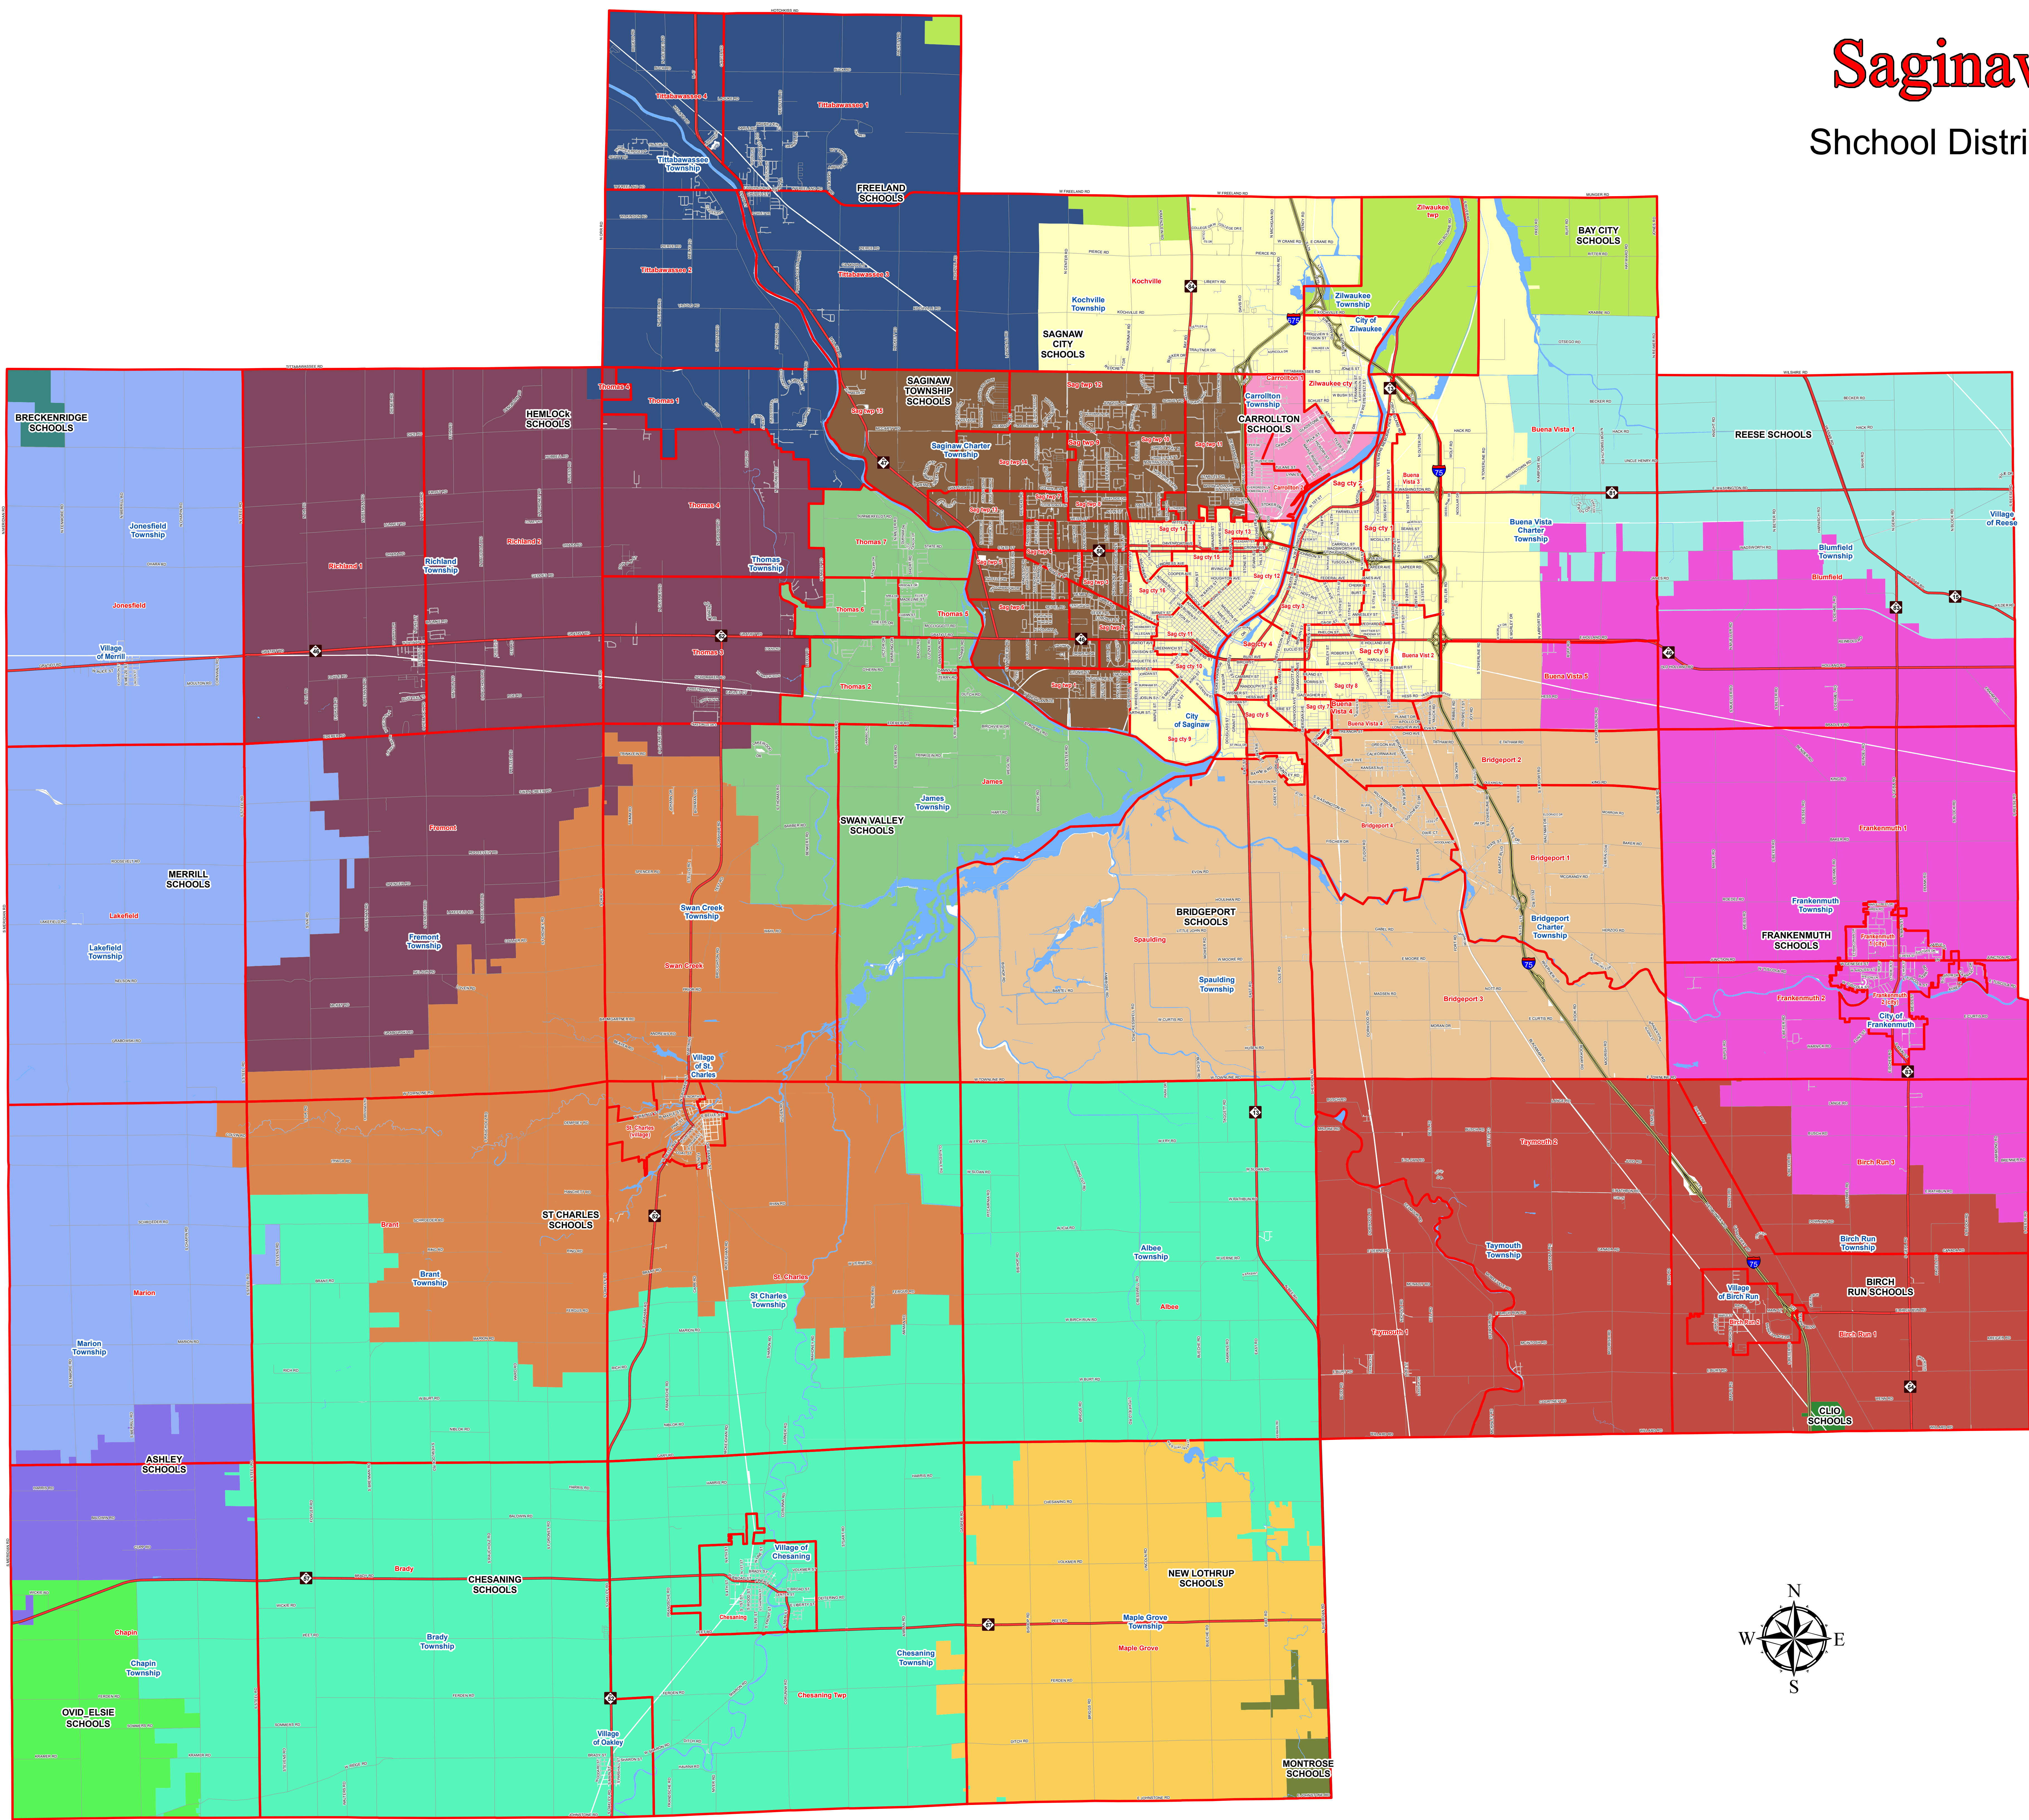

# Saginaw County

## School Districts with Precincts

- Legend**
- ASHLEY SCHOOLS
  - BAY CITY SCHOOLS
  - BIRCH RUN SCHOOLS
  - BRECKENRIDGE SCHOOLS
  - BRIDGEPORT SCHOOLS
  - CARROLLTON SCHOOLS
  - CHESANING SCHOOLS
  - CLIO SCHOOLS
  - FRANKENMUTH SCHOOLS
  - FREELAND SCHOOLS
  - HEMLOCK SCHOOLS
  - MERRILL SCHOOLS
  - MONTROSE SCHOOLS
  - NEW LOTHROP SCHOOLS
  - OVID\_ELSIE SCHOOLS
  - REESE SCHOOLS
  - SAGINAW TOWNSHIP SCHOOLS
  - SAGINAW CITY SCHOOLS
  - ST CHARLES SCHOOLS
  - SWAN VALLEY SCHOOLS
  - Precincts