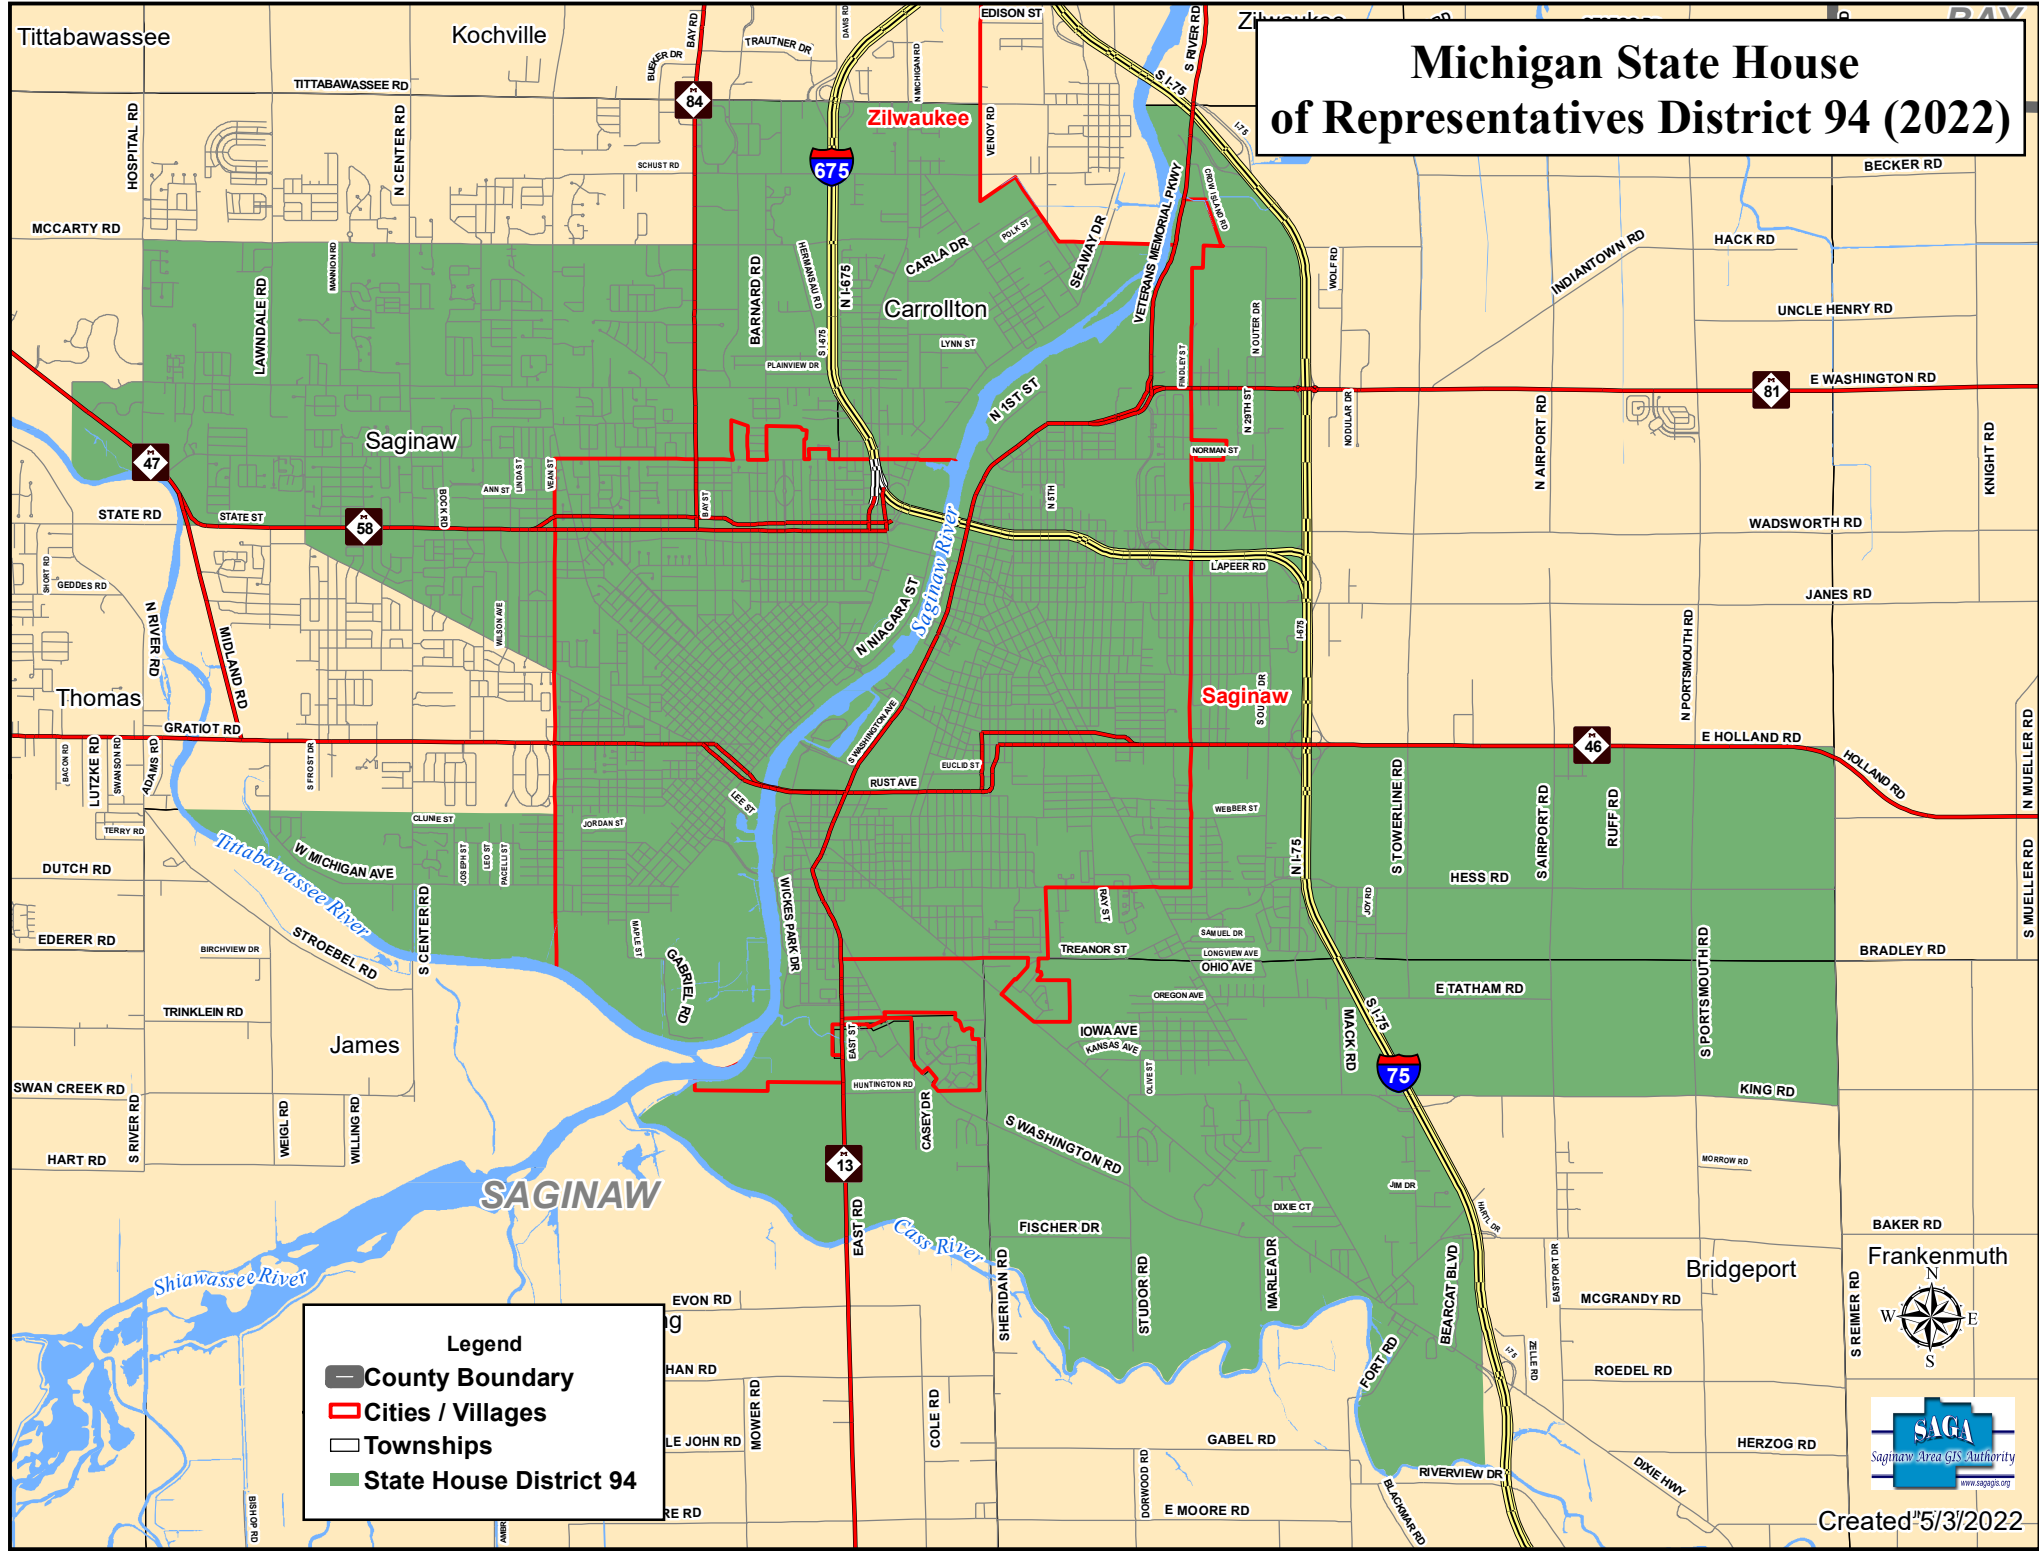

Michigan State House of Representatives District 94 (2022)

Legend

-  County Boundary
-  Cities / Villages
-  Townships
-  State House District 94

SAGA
Saginaw Area GIS Authority
www.sagagis.org

Created 5/3/2022