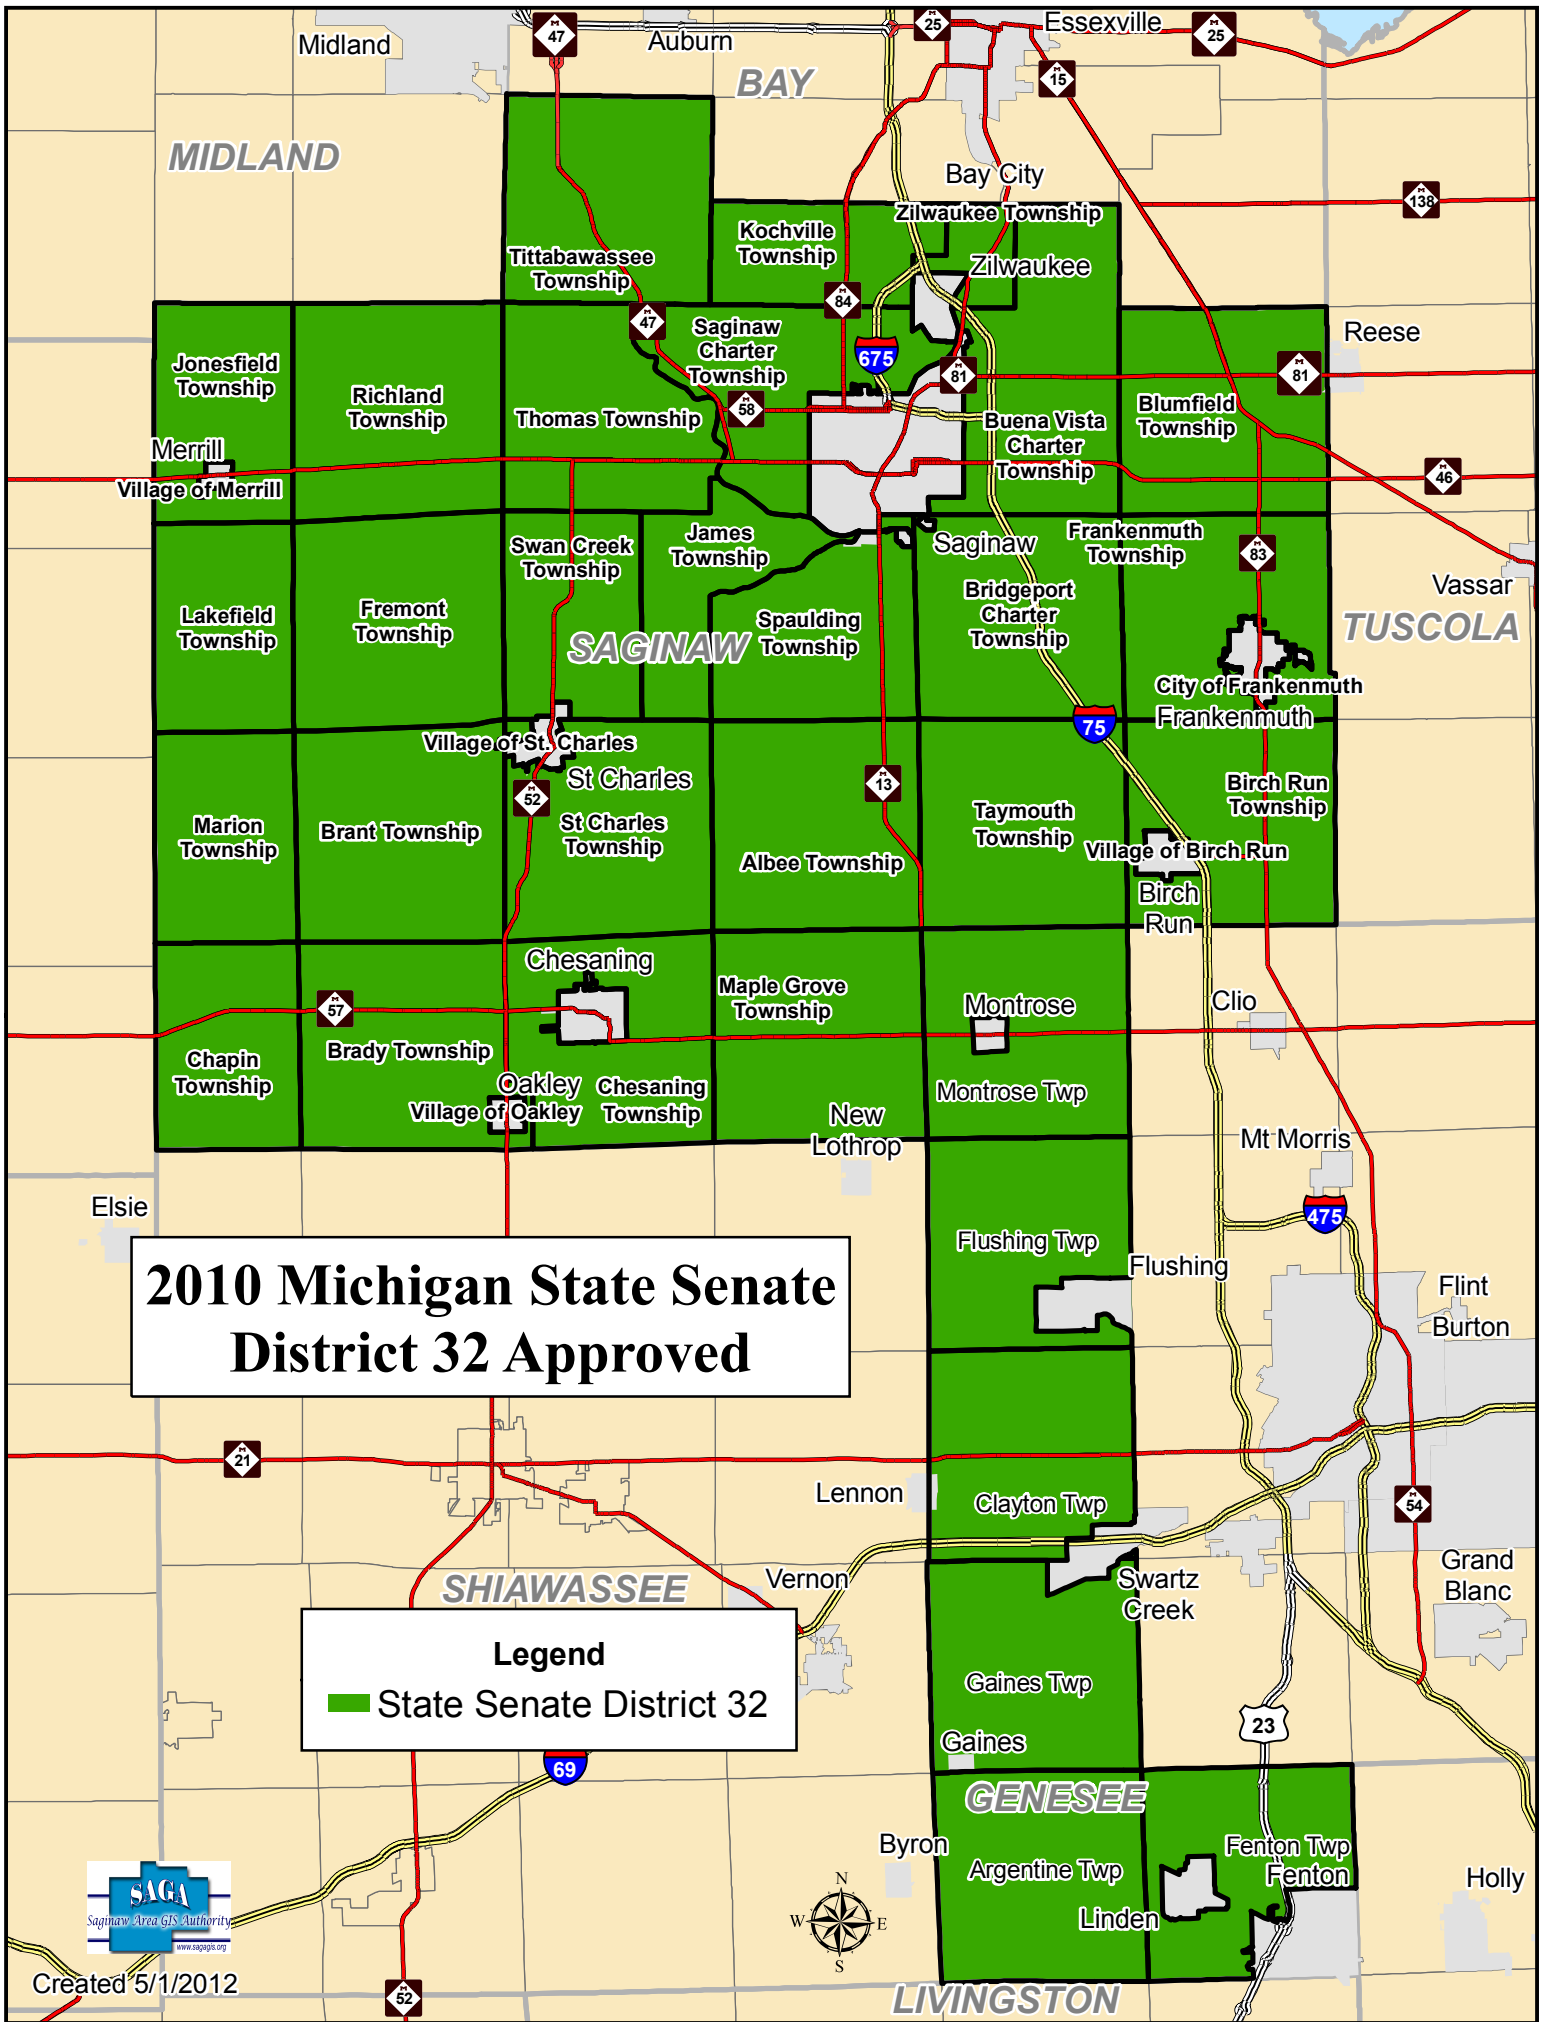

2010 Michigan State Senate District 32 Approved

Legend
■ State Senate District 32

Created 5/1/2012