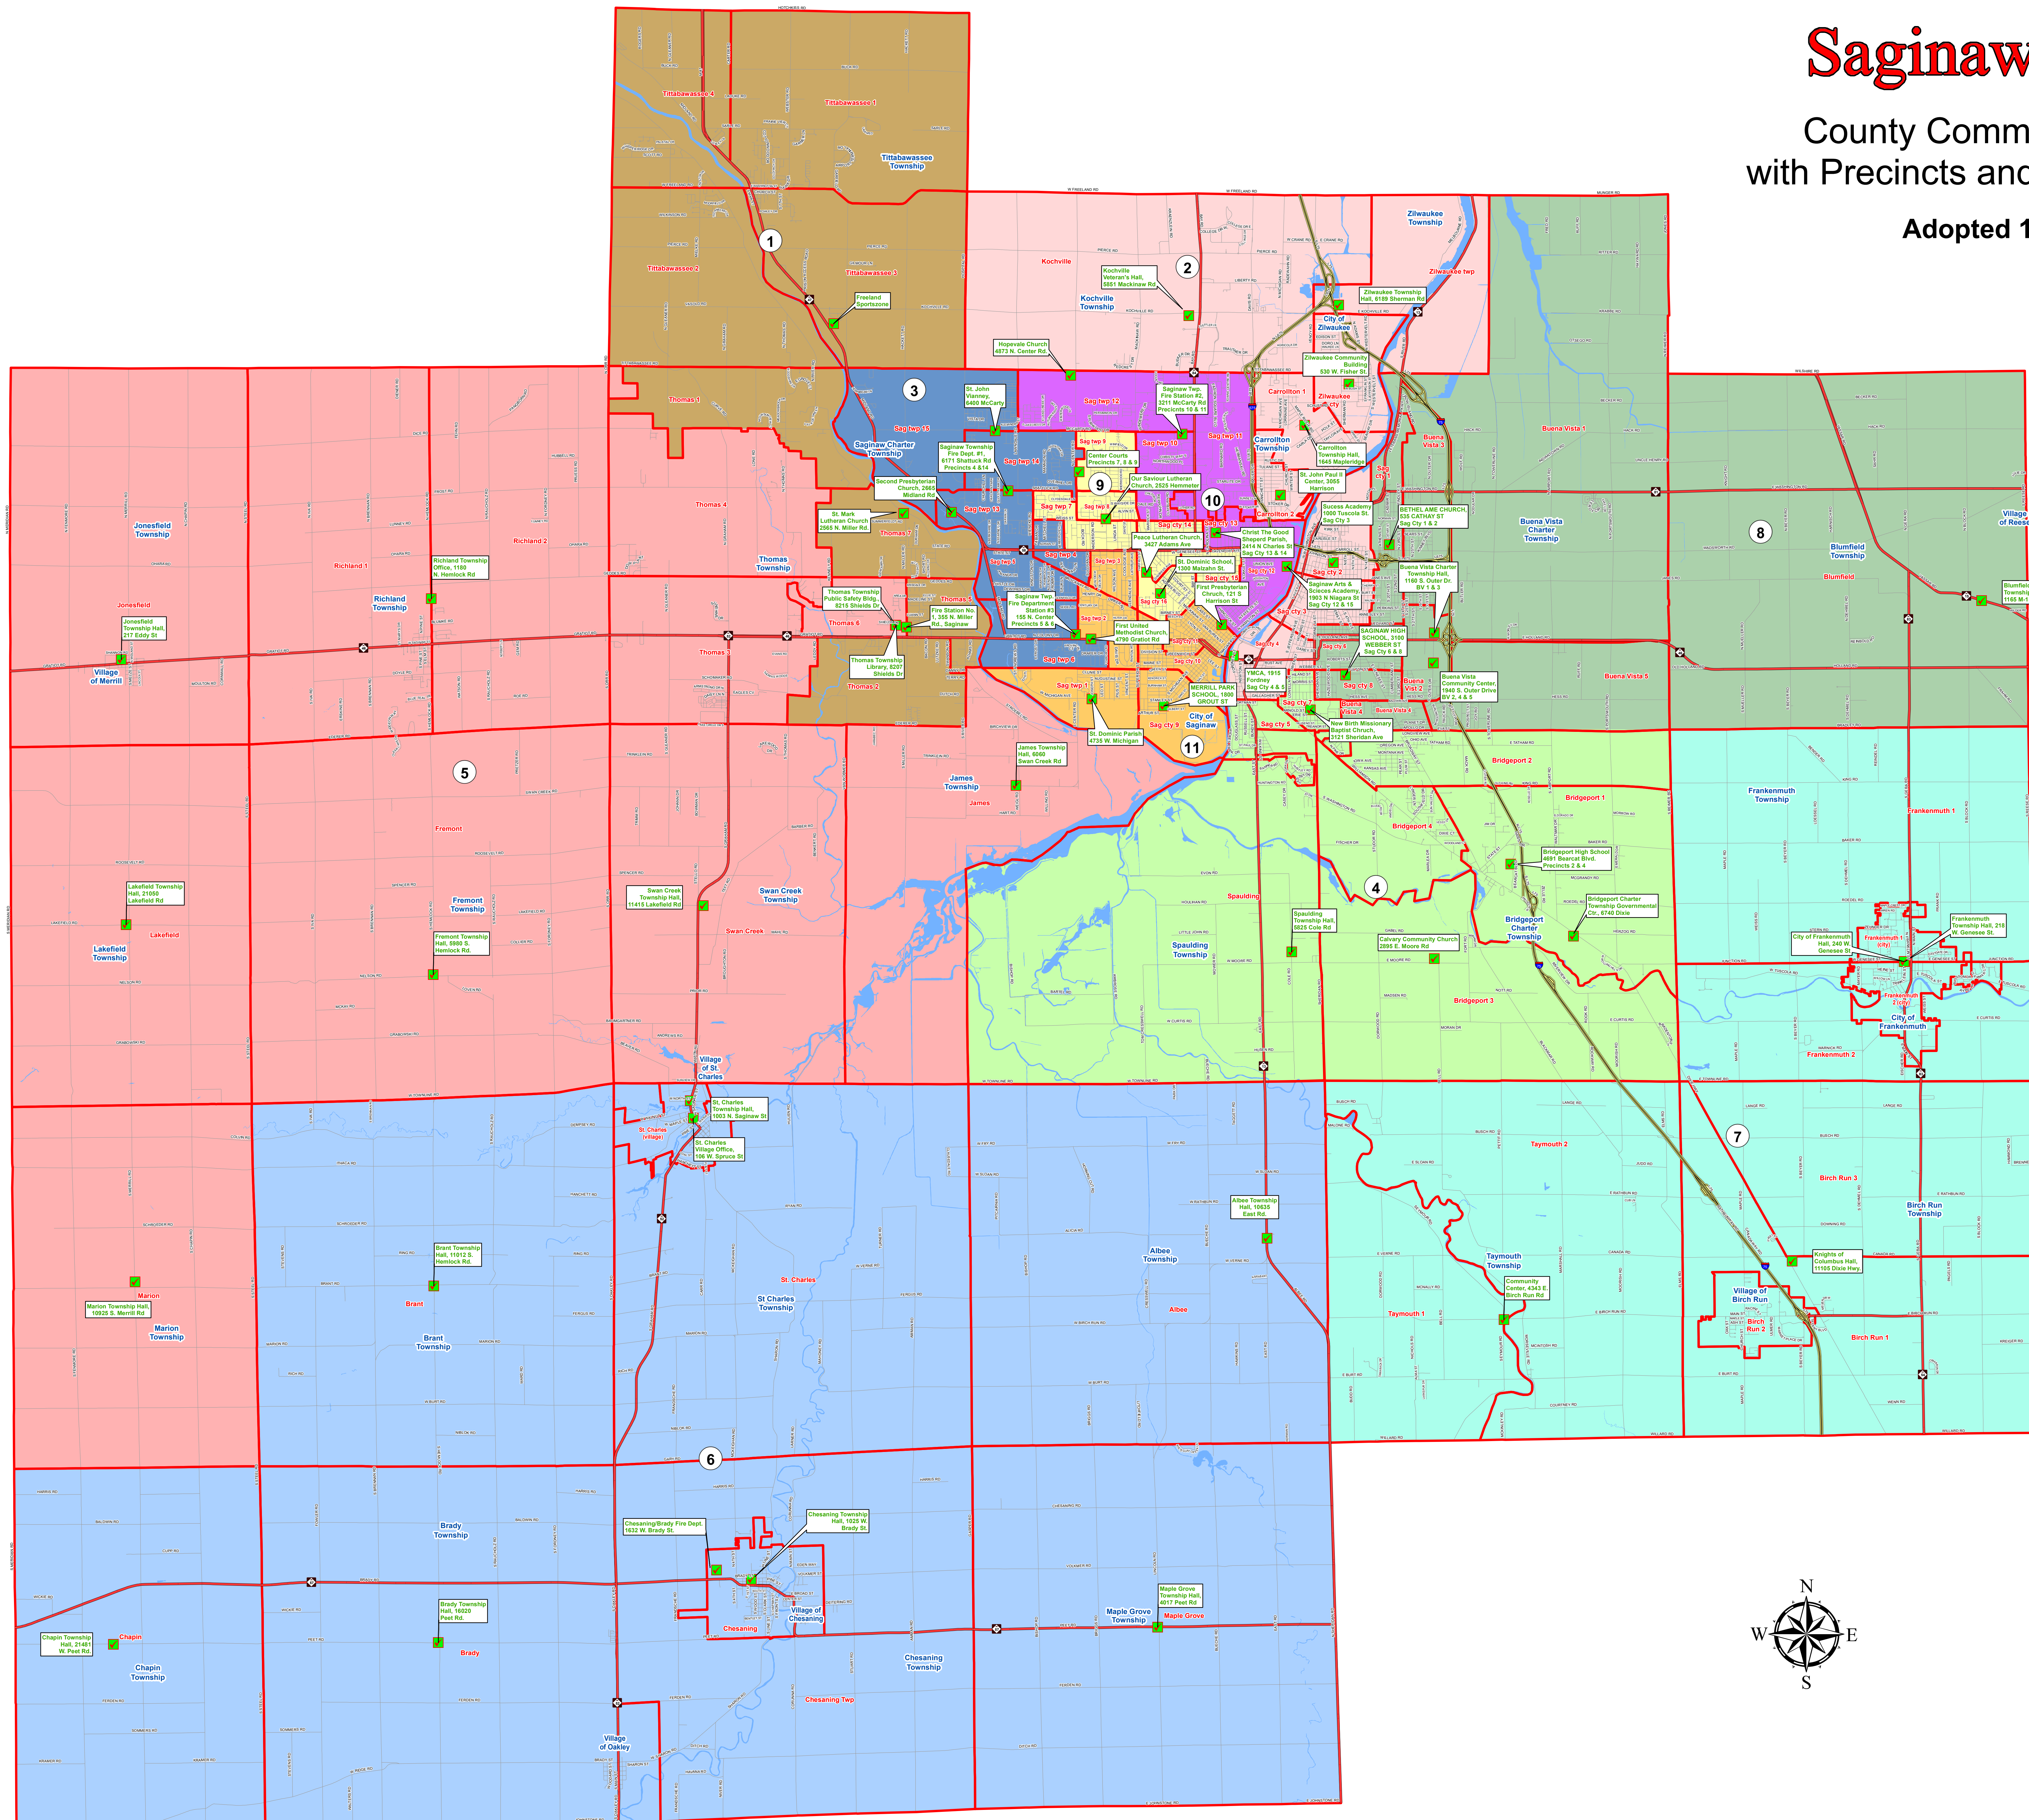

Saginaw County

County Commission Districts
with Precincts and Polling Locations

Adopted 10/6/2021

Legend

County Commission District

- 1
- 2
- 3
- 4
- 5
- 6
- 7
- 8
- 9
- 10
- 11

Precincts

Polling Locations