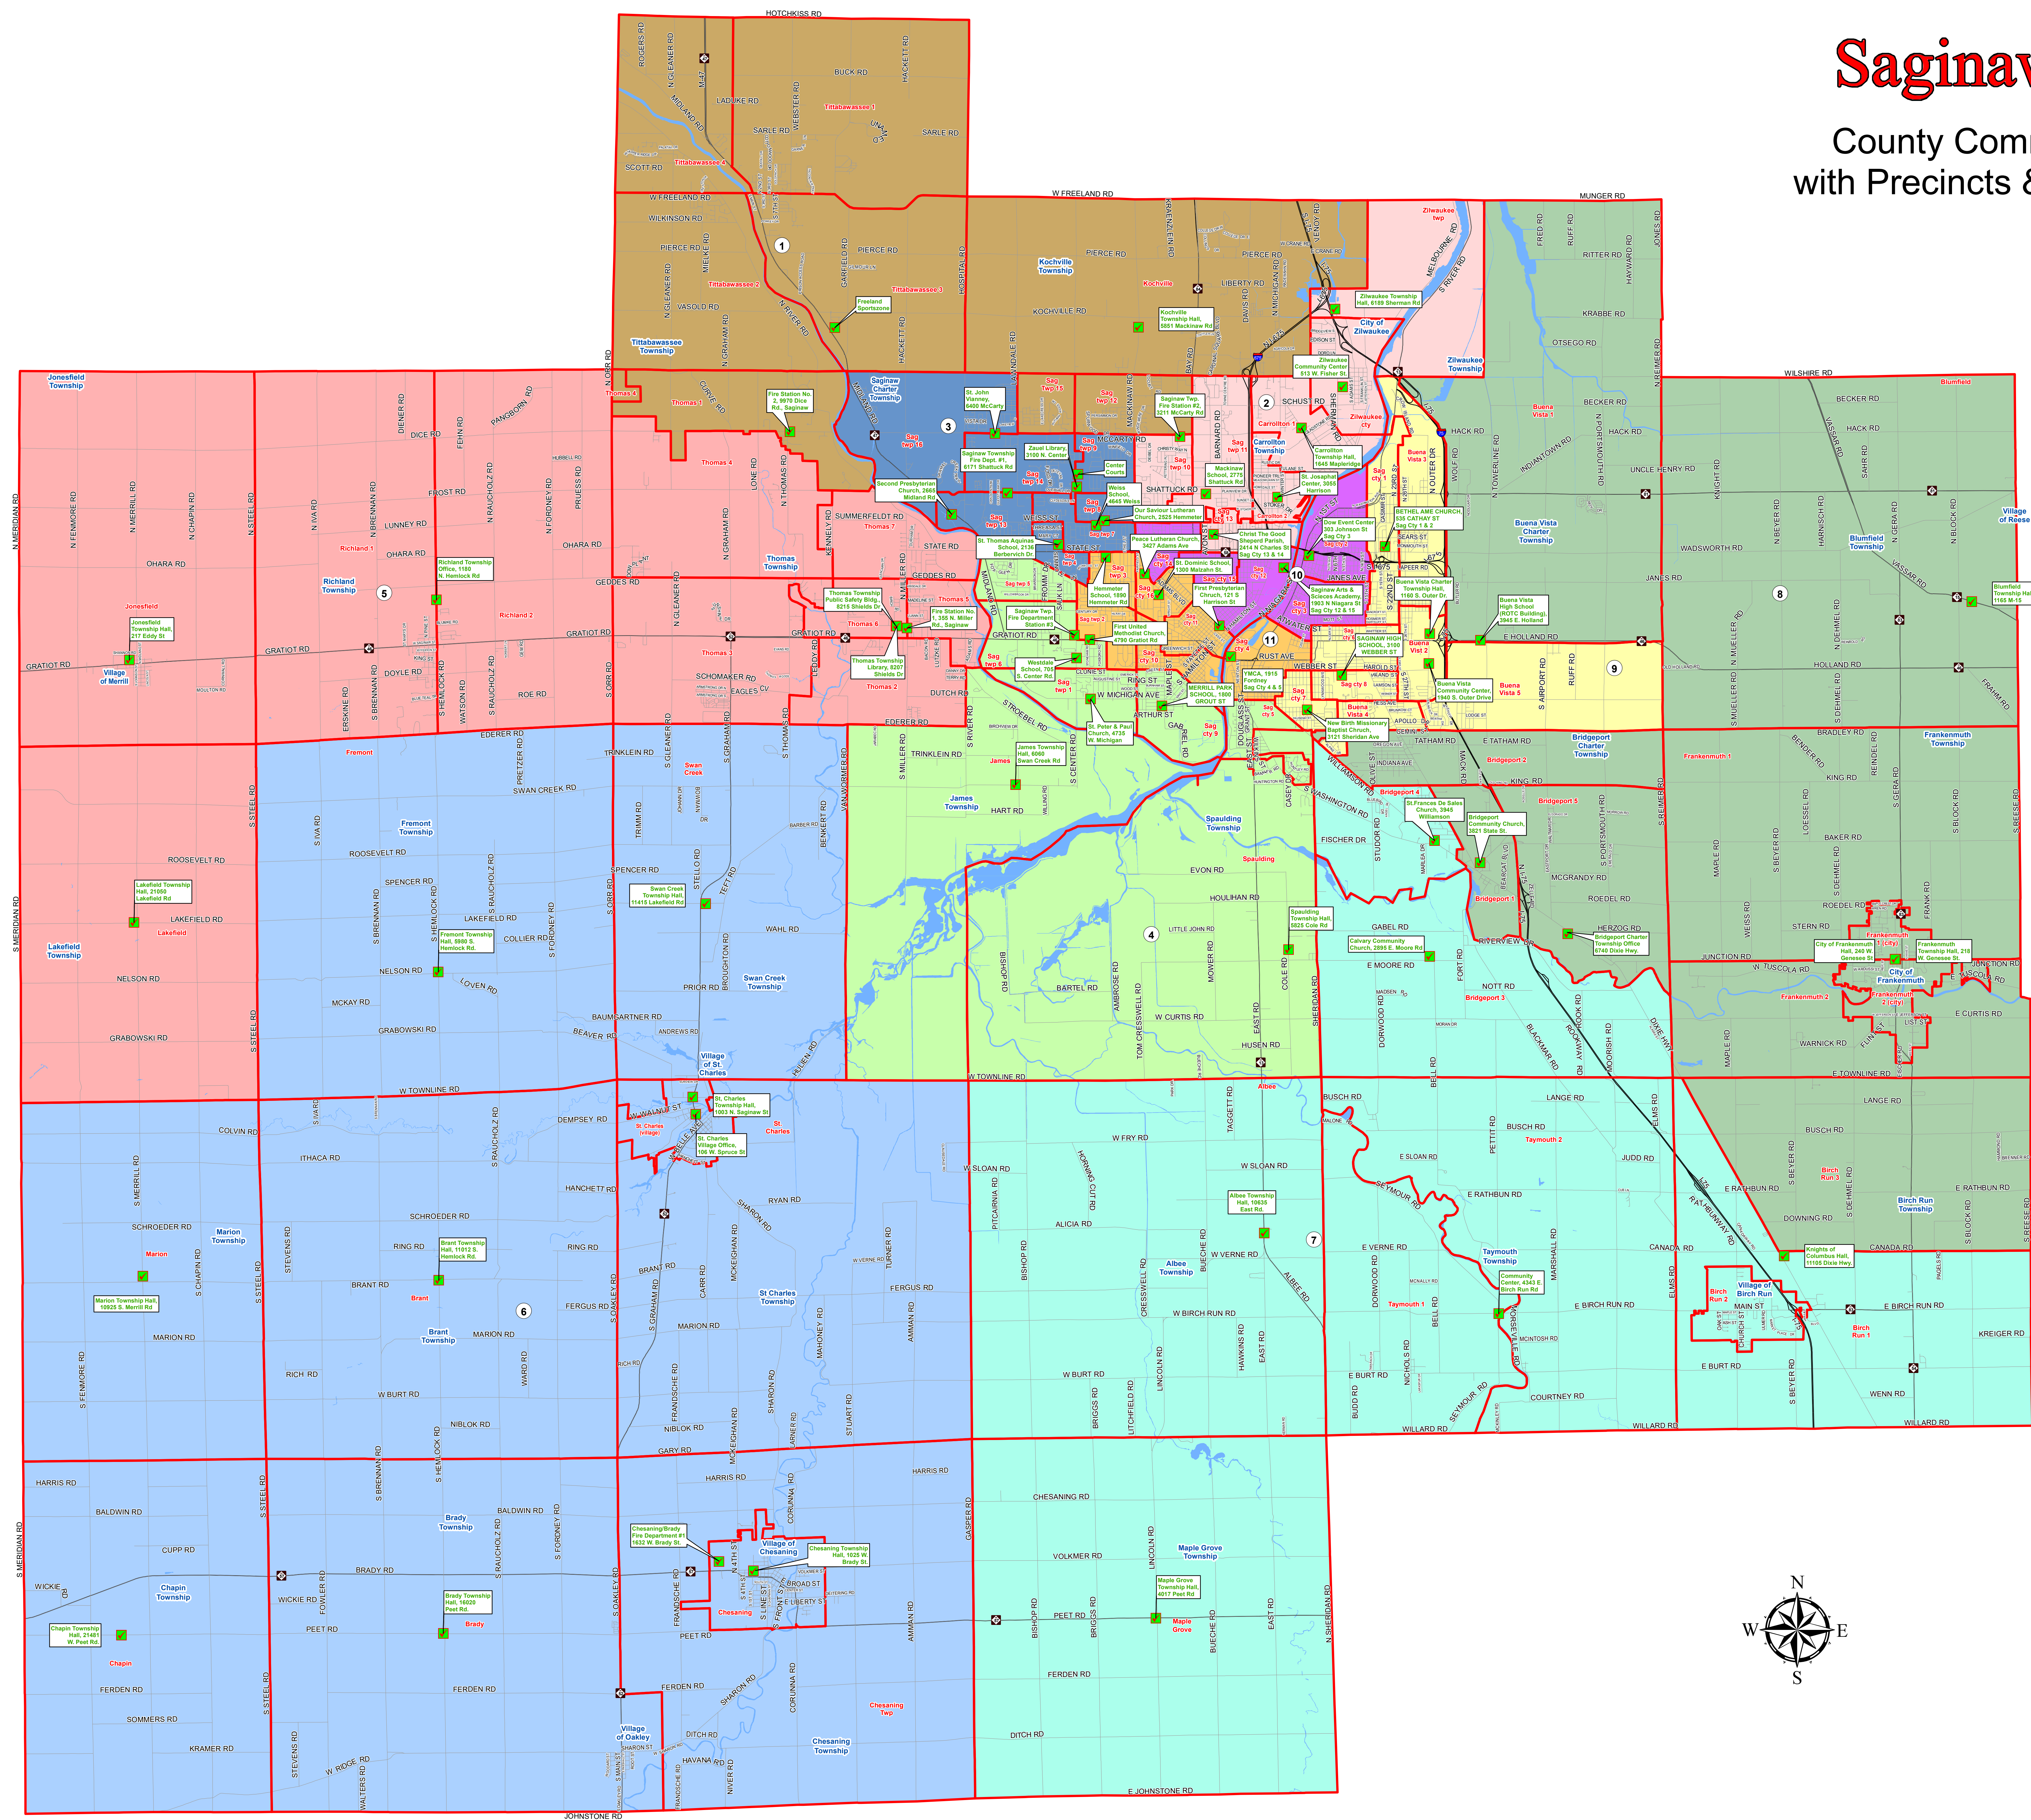

Saginaw County

County Commission Districts with Precincts & Polling Locations

Legend

District

- 1
- 2
- 3
- 4
- 5
- 6
- 7
- 8
- 9
- 10
- 11

Precincts

Polling Locations