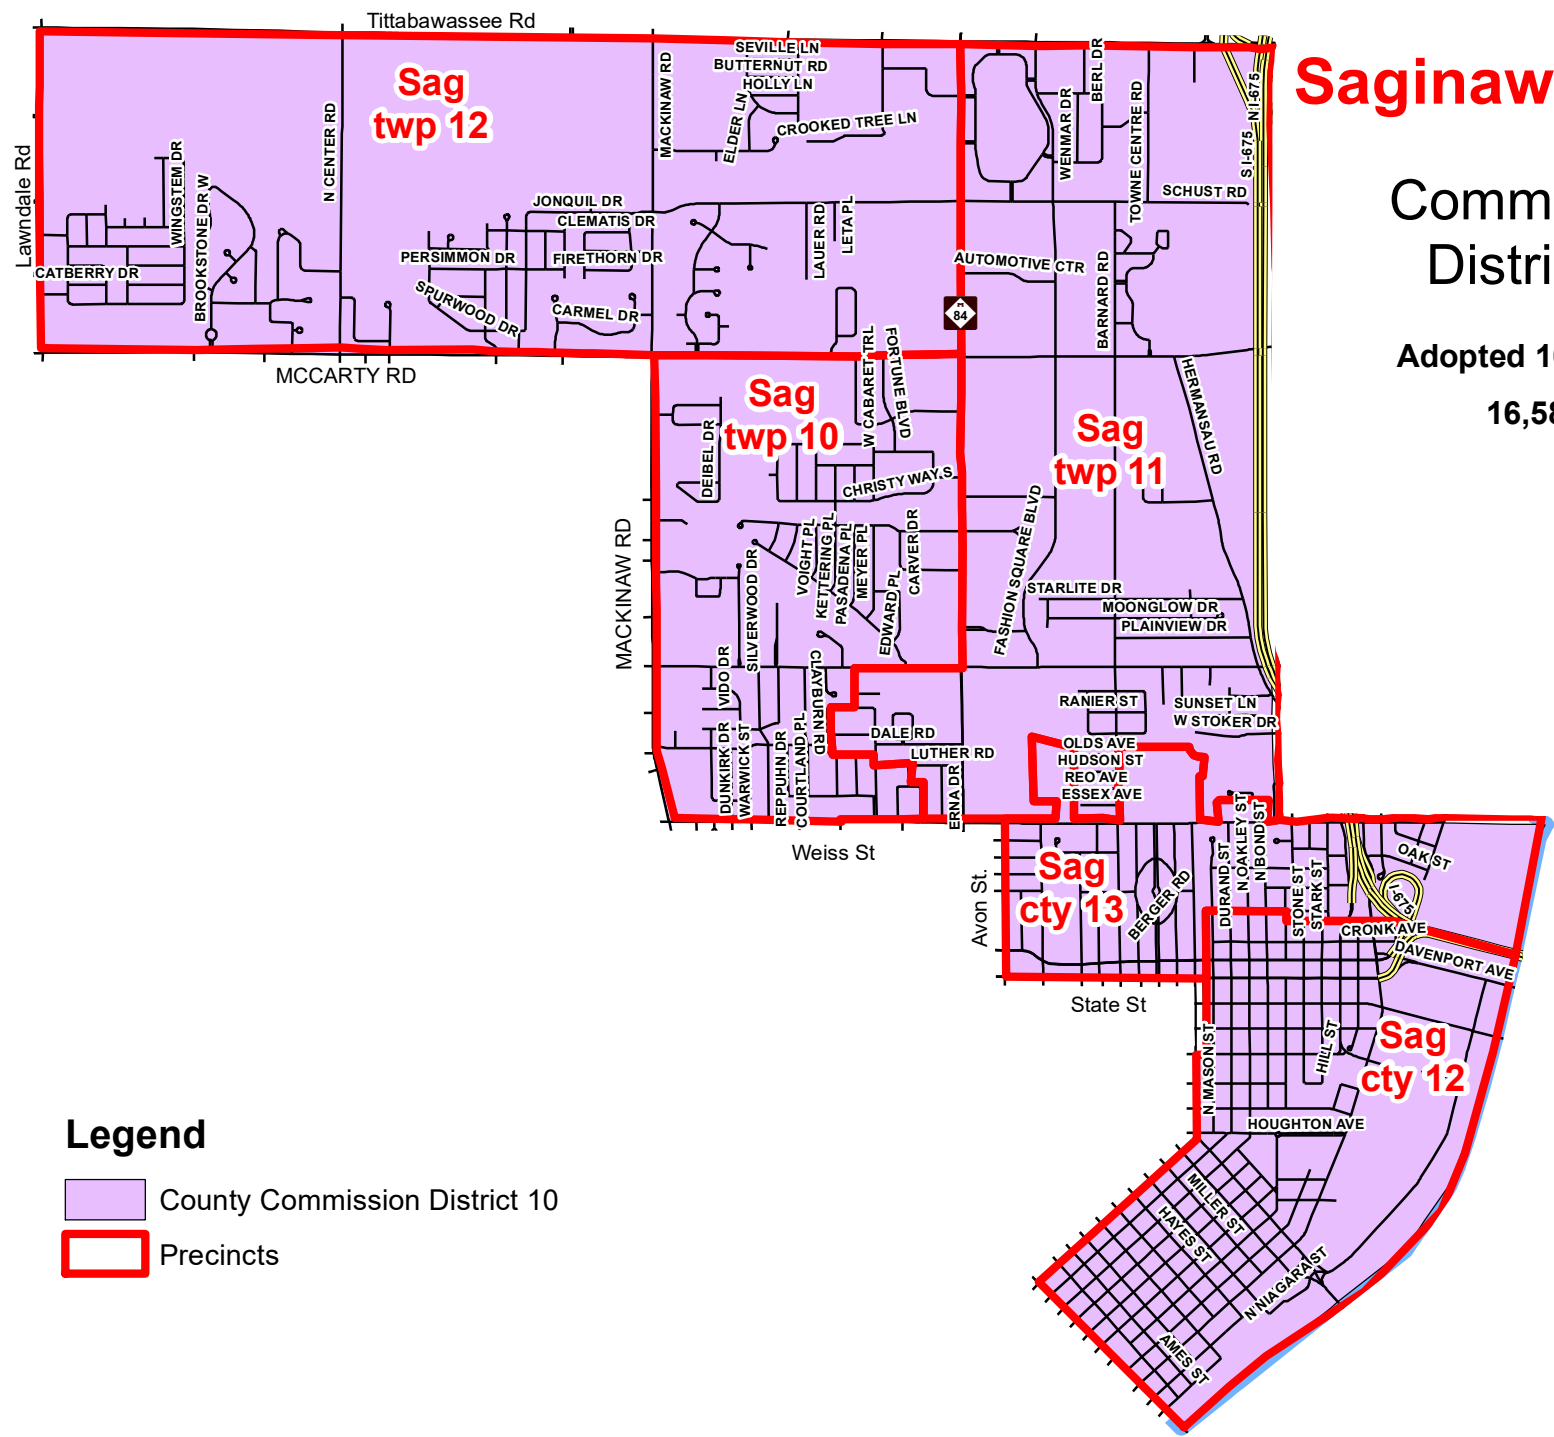

Saginaw County

Commission District 10

Adopted 10/6/2021
16,582

Legend

-  County Commission District 10
-  Precincts